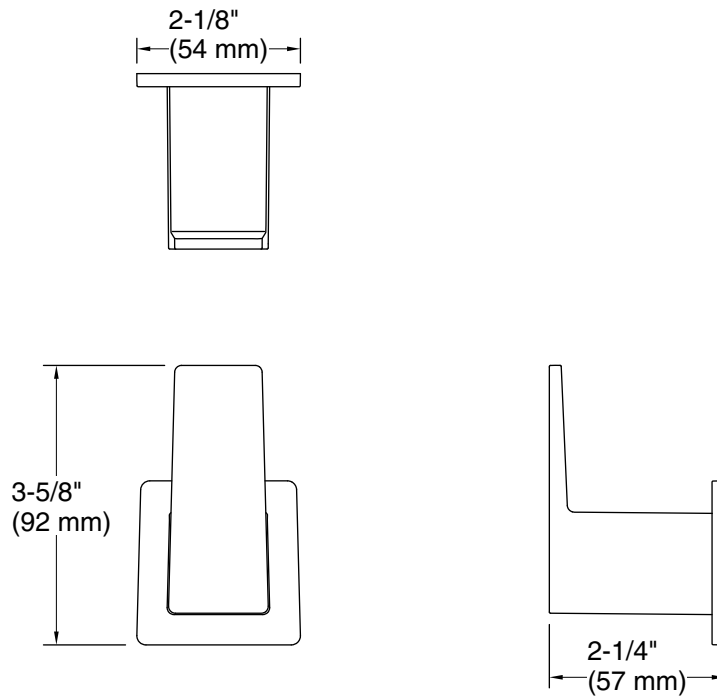

Technical Information

All product dimensions are nominal.

Material: Zinc

Notes

Install this product according to the installation instructions.

CAUTION: Risk of personal injury. Do not install these products in any area where they are likely to be used inadvertently as a grab bar or support bar. These products are not designed or intended for use as a grab bar or support bar.